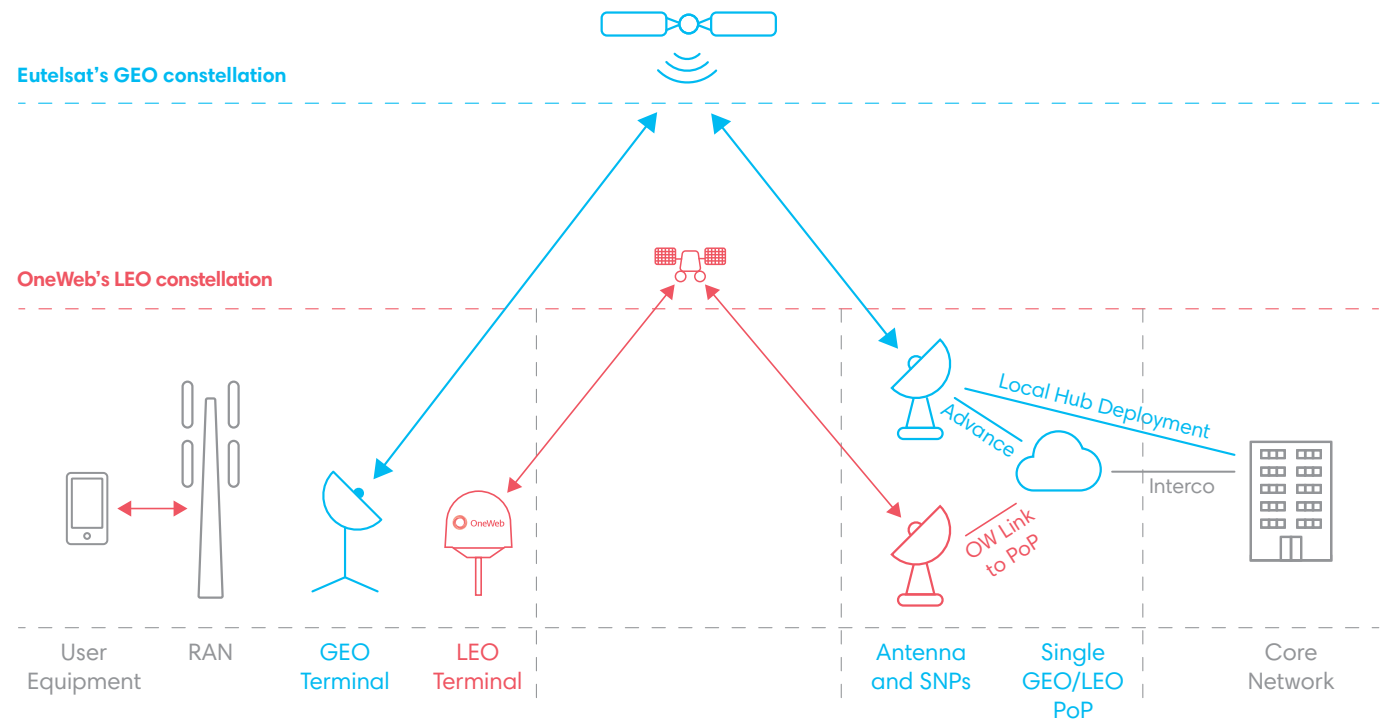

CONNECTIVITY ADVANCE GEO/LEO BACKHAUL

TELECOM USE CASES

Mobile network backhaul

Reach any remote area with our mobile network backhaul solution that covers 99.5% of the planet. With Eutelsat ADVANCE, you gain resilient connectivity that can be used to access all markets and regions, opening up new revenue streams for your organisation – all while bridging the digital divide.

Private networks and trunks

Benefit from Eutelsat ADVANCE's tailored solutions to extend private 4G and 5G networks across all your markets and regions. Trunk links can make use of the traditional GEO capacity and the revolutionary low-latency LEO connectivity

Rural and ultra area backhaul

Tap into emerging markets with Eutelsat ADVANCE to capitalise on new opportunities. Whether you are a mobile operator or telecoms service integrator, leverage our full end-to-end solutions and flexible business models to deliver coverage to the most isolated and dispersed regions..

Universal Service Obligations

Stay connected with our modular solutions and value-added services as well as specific robust terminals for operational agility. Eutelsat ADVANCE ensures you stay connected no matter the circumstances; for instance, our disaster recovery comms enables first responders connectivity, anywhere, and be independent from the damaged or inexistent terrestrial infrastructure.

CONNECTIVITY

General Overview

For further information, please contact us
www.eutelsat.com/enquiries